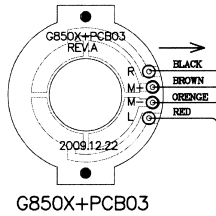

G850X+PCB03