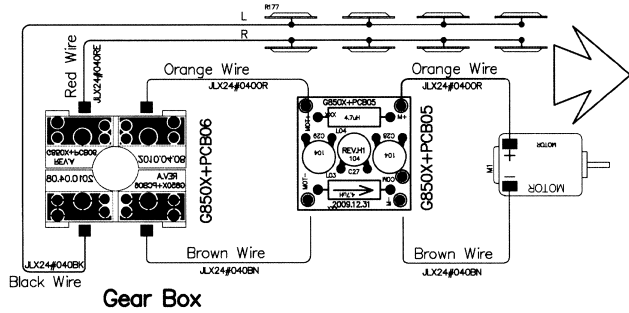

Wiring Connection

1:20.3 Large Scale
2 Truck Climax

(ONLY FOR DCC
SOUND VERSION)
Electric Fan

Switches PCB (rear bunker)

DC Dummy Plug

Wire Connection Board
(In accessory bag)

G850X+PCB02

SPEAKER (inside bunker)

Gear Box

G850X+PCB03

Fire Box
PCB

Gear Box

G850X+PCB03

Sound Trigger
Sensor

G850X+PCB04

G850X+PCB04