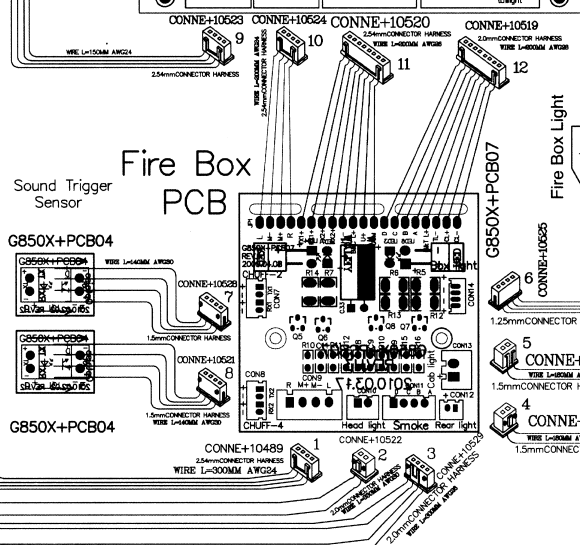

Wiring Connection

1:20.3 Large Scale
2 Truck Climax

(ONLY FOR DCC
SOUND VERSION)
Electric Fan

Switches PCB (rear bunker)

DC Dummy Plug

Wire Connection Board
(In accessory bag)

G850X+PCB02

SPEAKER (inside bunker)

Gear Box

G850X+PCB03

Fire Box
PCB

Gear Box

G850X+PCB03

Sound Trigger
Sensor

G850X+PCB04

G850X+PCB04

G850X+PCB07

Head Light

Smoke Unit Switch Board
(smoke box)

Smoke Unit

Rear LED

Cab light

BACHMANN INDUSTRIES, INC.
1400 East Erie Avenue
Philadelphia, Pennsylvania 19124 USA
800-356-3910
www.bachmanntrains.com
Printed in China