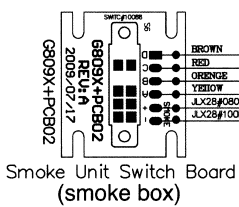

Smoke Unit Switch Board
(smoke box)