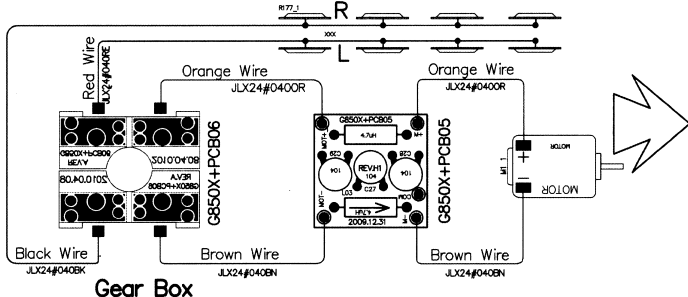

Wiring Connection

1:20.3 Large Scale
2 Truck Climax

(ONLY FOR DCC
SOUND VERSION)
Electric Fan

Switches PCB (rear bunker)

DC Dummy Plug

Wire Connection Board
(In accessory bag)

G850X+PCB02

SPEAKER (inside bunker)

Gear Box

G850X+PCB03

Fire Box
PCB

Gear Box

G850X+PCB03

Sound Trigger
Sensor

G850X+PCB04

G850X+PCB04