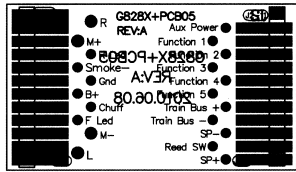

Wiring Connection

1:20.3 Large Scale
2 Truck Climax

(ONLY FOR DCC
SOUND VERSION)
Electric Fan

Switches PCB (rear bunker)

DC Dummy Plug

Wire Connection Board
(In accessory bag)

G850X+PCB02

SPEAKER (inside bunker)