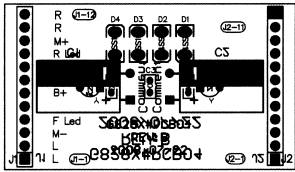

Wiring Connection

1:20.3 Large Scale
2 Truck Climax

(ONLY FOR DCC
SOUND VERSION)
Electric Fan

Switches PCB (rear bunker)

DC Dummy Plug

Wire Connection Board
(In accessory bag)

G850X+PCB02

SPEAKER (inside bunker)

Gear Box

G850X+PCB03

Fire Box
PCB

Gear Box

G850X+PCB03

Sound Trigger
Sensor

G850X+PCB04

G850X+PCB04