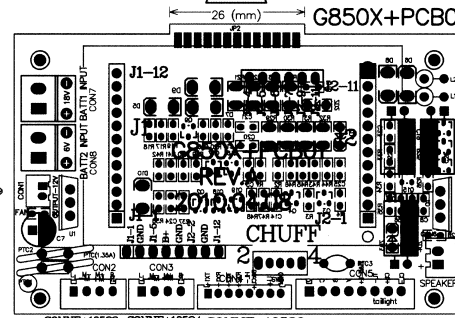

Wiring Connection

1:20.3 Large Scale
2 Truck Climax

(ONLY FOR DCC
SOUND VERSION)
Electric Fan

Switches PCB (rear bunker)

DC Dummy Plug

Wire Connection Board
(In accessory bag)

G850X+PCB02

SPEAKER (inside bunker)

Gear Box

G850X+PCB03

Fire Box
PCB

Gear Box

G850X+PCB03

Sound Trigger
Sensor

G850X+PCB04

G850X+PCB04