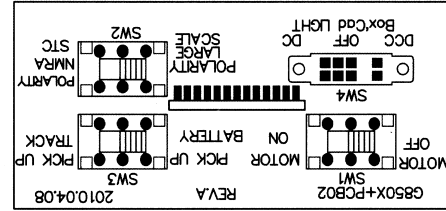

Wiring Connection

1:20.3 Large Scale
2 Truck Climax

(ONLY FOR DCC
SOUND VERSION)
Electric Fan

Switches PCB (rear bunker)

DC Dummy Plug

Wire Connection Board
(In accessory bag)

G850X+PCB02

SPEAKER (inside bunker)